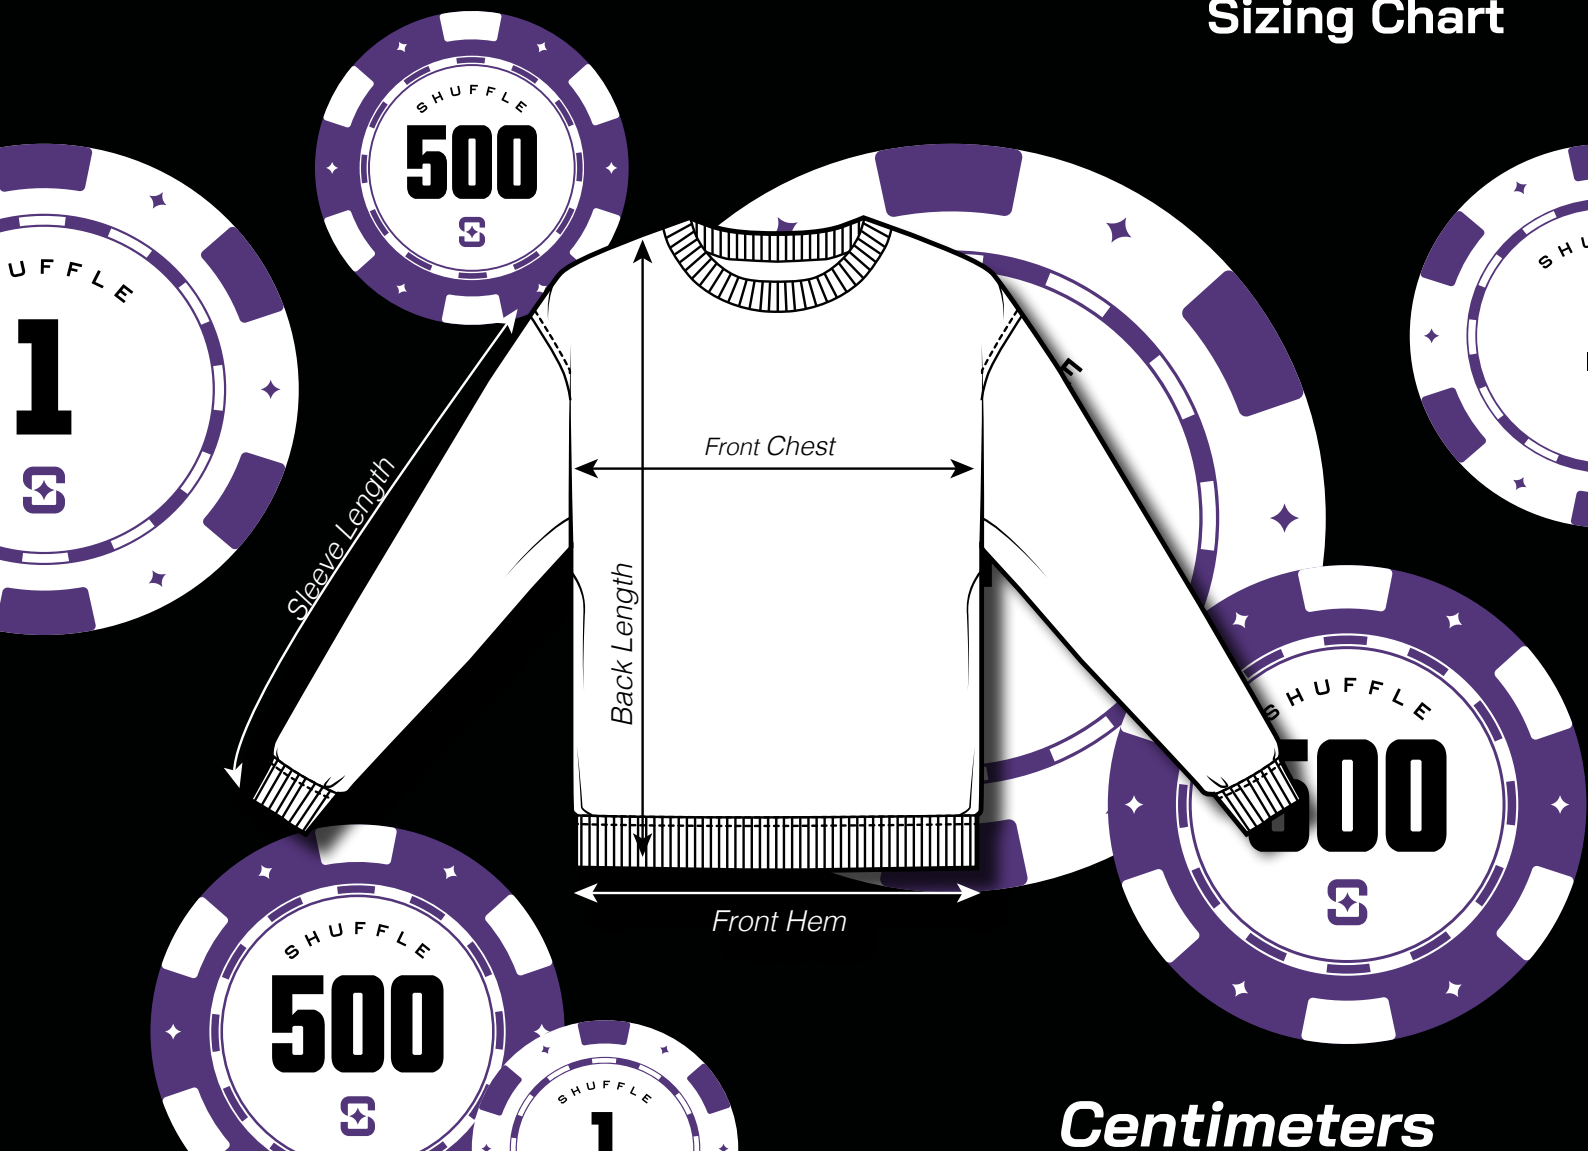

SHUFFLE

CREW NECK

Sizing Chart

Centimeters

	XS	S	M	L	XL	2XL
Front Chest: The width of the front chest measured flat from the front	57	60	63	66	69	72
Front Hem: The width of the bottom of the hem measured flat from the front	54	57	60	63	66	69
Back Length: The length of the back measured flat from the the shoulder to the hem	68.5	71	73.5	76	78.5	81
Sleeve Length: The length of the sleeve measured flat from the top of the sleeve to the cuff	57	58	59	60	61	62

Inches

	XS	S	M	L	XL	2XL
Front Chest: The width of the front chest measured flat from the front	22.4	23.6	24.8	26	27.2	28.3
Front Hem: The width of the bottom of the hem measured flat from the front	21.3	22.4	23.6	24.8	26	27.2
Back Length: The length of the back measured flat from the the shoulder to the hem	27	28	29	30	31	32
Sleeve Length: The length of the sleeve measured flat from the top of the sleeve to the cuff	22.4	22.8	23.2	23.6	24	24.4